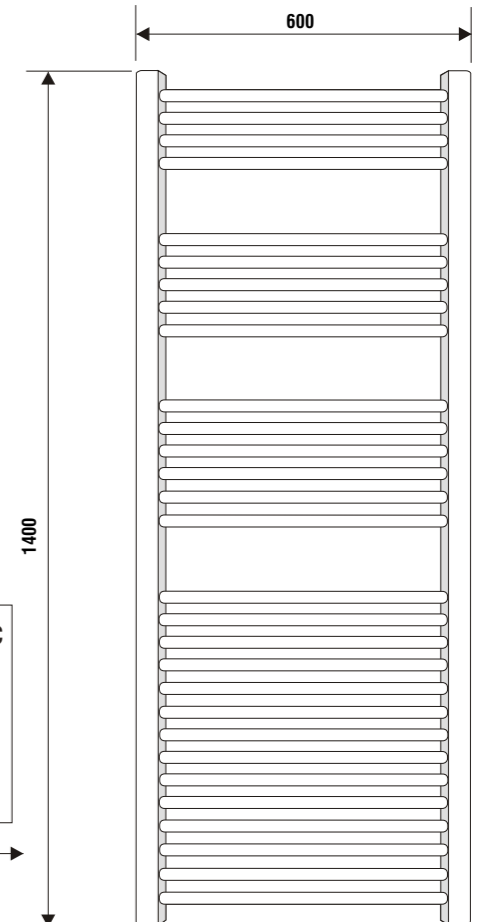

Climb Vit 600x1400
24-5201
Climb Krom 600x1400
24-5205

Elpatron Elektronic
Dryson
29-1018
300W
Krom